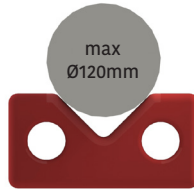

# WORKSHOP V-BLOCK

Support cylinders and other round components in the workshop

- » SUPPORTS OBJECTS FROM ROLLING AND BEING DAMAGED
- » LIGHTWEIGHT AND EASILY MOVEABLE
- » MORE RELIABLE THAN TIMBER OR OLD PALLETS WHICH ARE TYPICALLY USED

Small (red)  
suits max Ø120mm  
PART NO. NPR02333-00

Medium (blue)  
suits max Ø250mm  
PART NO. NPR02334-00

Large (yellow)  
suits max Ø400mm  
PART NO. NPR02335-00