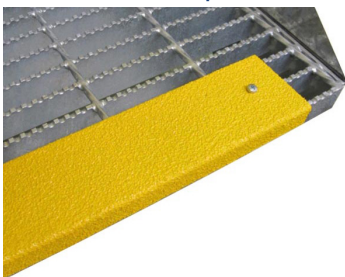

Emergency Stop Cover

Schneider XALK174:

NPR01822-00

Schneider

XAPM1316H29:

NPR02053-00

NevaFail™ LED I.D. Panel

Contact NPR for options & part numbers

Tray Support Block size 1

NPR06253-00

Wheel Chock 5LW

NPR02155-00

Wheel Chock 4LW

NPR01329-00

Slip Resistant Step Nosing

Contact NPR for part numbers

Flexiflap™

Mud Flaps

Contact NPR for part numbers

Image is deceptive only as representation of truck - not accurate

National Plastics & Rubber promotes safe working practices therefore, performing your own risk assessment is essential before using these products.