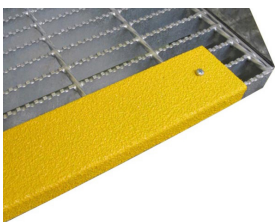

HITACHI EH4500

NATIONAL PLASTICS & RUBBER HAS A RANGE OF PRODUCTS TO SUIT HITACHI EH4500 TRUCKS.

Contact NPR to discuss your truck requirements. We specialise in designing and manufacturing full solutions for your mining needs.

Emergency Stop Cover

Schneider XALK174:
NPR01822-00
Schneider
XAPM1316H29:
NPR02053-00

NevaFail™ LED I.D. Panel
Contact NPR for options & part numbers

Body Pad
NPR02419-00
NPR02104-00
NPR02105-00

Slip Resistant Step Nosing
Contact NPR for part numbers

Axle Door
NPR06947-00

Impact Pad
NPR02414-00

Flexiflap™ Mud Flaps
Contact NPR for part numbers

Wheel Chock 6LW
NPR00984-00

Image is deceptive only as representation of truck - not accurate
National Plastics & Rubber promotes safe working practices therefore, performing your own risk assessment is essential before using these products.