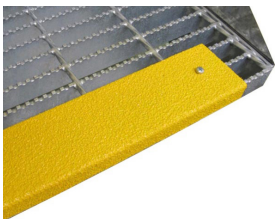

Slip Resistant Step Nosing

Contact NPR for part numbers

Flexiflap™
Mud Flaps
Contact NPR
for part numbers