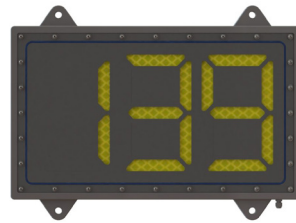

KOMATSU 785

NATIONAL PLASTICS & RUBBER HAS A RANGE OF PRODUCTS TO SUIT KOMATSU 785 TRUCKS.

Contact NPR to discuss your truck requirements. We specialise in designing and manufacturing full solutions for your mining needs.

Emergency Stop Cover

Schneider XALK174:
NPR01822-00
Schneider
XAPM1316H29:
NPR02053-00

NevaFail™ LED I.D. Panel
Contact NPR for options & part numbers

Wheel Chock 4LW
NPR01329-00

Slip Resistant Step Nosing
Contact NPR for part numbers