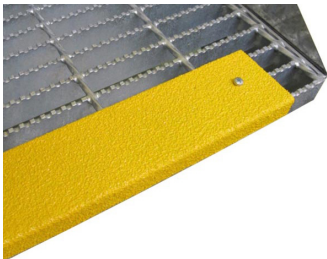

KOMATSU 785

NATIONAL PLASTICS & RUBBER HAS A RANGE OF PRODUCTS TO SUIT KOMATSU 785 TRUCKS.

Contact NPR to discuss your truck requirements. We specialise in designing and manufacturing full solutions for your mining needs.

Emergency Stop Cover

Schneider XALK174:
NPR01822-00
Schneider
XAPM1316H29:
NPR02053-00

NevaFail™ LED I.D. Panel
Contact NPR for options & part numbers

Wheel Chock 4LW
NPR01329-00

Slip Resistant Step Nosing
Contact NPR for part numbers

Flexiflap™ Mud Flaps
Contact NPR
for part numbers

Image is deceptive only as representation of truck - not accurate
National Plastics & Rubber promotes safe working practices therefore, performing your own risk assessment is essential before using these products.