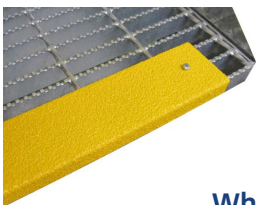

Slip Resistant Step Nosing

Contact NPR for part numbers

Impact Pad
NPR02201-00