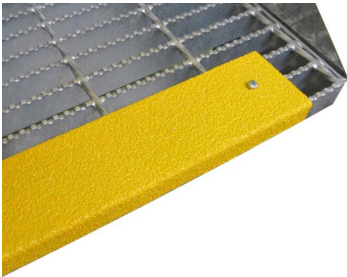

KOMATSU 960

NATIONAL PLASTICS & RUBBER HAS A RANGE OF PRODUCTS TO SUIT KOMATSU 960 TRUCKS.

Contact NPR to discuss your truck requirements. We specialise in designing and manufacturing full solutions for your mining needs.

**Slip Resistant
Step Nosing**
Contact NPR for part numbers

NevaFail™ LED I.D. Panel
Contact NPR for options &
part numbers

**Emergency Stop
Cover**
Schneider XALK174:
NPR01822-00
Schneider
XAPM1316H29:
NPR02053-00

Wheel Chock 6LW
NPR00984-00

**Flexiflap™
Mud Flaps**
Contact NPR
for part numbers

Image is deceptive only as representation of truck - not accurate
National Plastics & Rubber promotes safe working practices therefore, performing your own risk
assessment is essential before using these products.