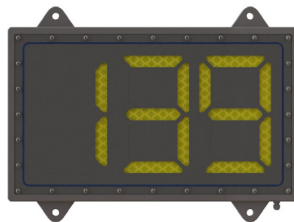

KOMATSU 960

NATIONAL PLASTICS & RUBBER HAS A RANGE OF PRODUCTS TO SUIT KOMATSU 960 TRUCKS.

Contact NPR to discuss your truck requirements. We specialise in designing and manufacturing full solutions for your mining needs.

**Slip Resistant
Step Nosing**
Contact NPR for part numbers

NevaFail™ LED I.D. Panel
Contact NPR for options &
part numbers

**Emergency Stop
Cover**
Schneider XALK174:
NPR01822-00
Schneider
XAPM1316H29:
NPR02053-00