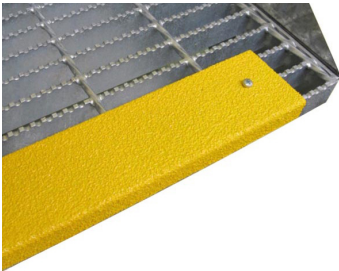

TEREX MT3300

NATIONAL PLASTICS & RUBBER HAS A RANGE OF PRODUCTS TO SUIT TEREX MT3300 TRUCKS.

Contact NPR to discuss your truck requirements. We specialise in designing and manufacturing full solutions for your mining needs.

Slip Resistant Step Nosing Contact NPR for part numbers

NevaFail™ LED I.D. Panel
Contact NPR for options & part numbers

Emergency Stop Cover

Schneider XALK174:

NPR01822-00

Schneider

XAPM1316H29:

NPR02053-00

Body Pad
NPR05088-00

Flexiflap™ Mud Flaps

Contact NPR for part numbers

National Plastics & Rubber promotes safe working practices therefore, performing your own risk assessment is essential before using these products.