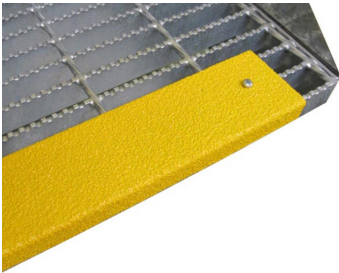

TEREX MT3700

NATIONAL PLASTICS & RUBBER HAS A RANGE OF PRODUCTS TO SUIT TEREX MT3700 TRUCKS.

Contact NPR to discuss your truck requirements. We specialise in designing and manufacturing full solutions for your mining needs.

Slip Resistant Step Nosing Contact NPR for part numbers

NevaFail™ LED I.D. Panel
Contact NPR for options & part numbers

Emergency Stop Cover

Schneider XALK174:

NPR01822-00

Schneider

XAPM1316H29:

NPR02053-00

Body Pad
NPR06075-00

Flexiflap™ Mud Flaps
Contact NPR for part numbers

National Plastics & Rubber promotes safe working practices therefore, performing your own risk assessment is essential before using these products.