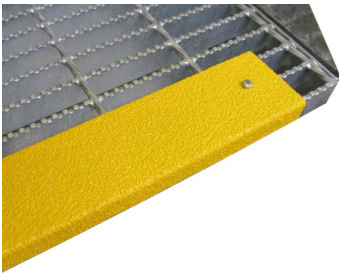

TEREX MT6300

NATIONAL PLASTICS & RUBBER HAS A RANGE OF PRODUCTS TO SUIT TEREX MT6300 TRUCKS.

Contact NPR to discuss your truck requirements. We specialise in designing and manufacturing full solutions for your mining needs.

Slip Resistant Step Nosing
Contact NPR for part numbers

Flexiflap™ Mud Flaps
Contact NPR for part numbers

NevaFail™ LED I.D. Panel
Contact NPR for options & part numbers

Emergency Stop Cover

Schneider XALK174:

NPR01822-00

Schneider

XAPM1316H29:

NPR02053-00

Body Pad

NPR07848-00

Wheel Chock 6LW

NPR00984-00